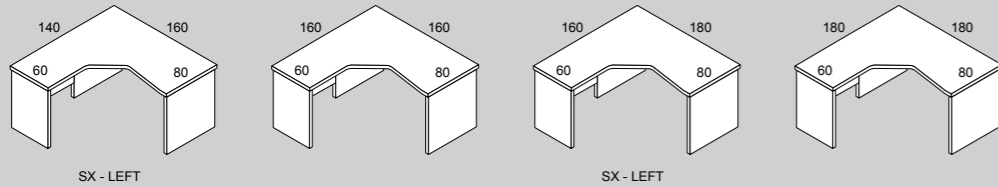

SCRIVANIE ERGONOMICHE PANNELLATE / PANELLER ERGONOMIC DESKS

48W1416-8PS 140X160x72 h	48W1616-8PS 160X160x72 h	48W1618-8PS 160X180x72 h	48W1818-8PS 180X180x72 h

ACCESSORI SCRIVANIE / DESKS ACCESSORIES

48P08 80x30 h	48P10 100x30 h	48P012 120x30 h	48P14 140x30 h	48P16 160x30 h	48P18 180x30 h	48D08 80x40 h	48D10 100x30 h	48D012 120x30 h	48D14 140x30 h	48D16 160x30 h	48D18 180x30 h