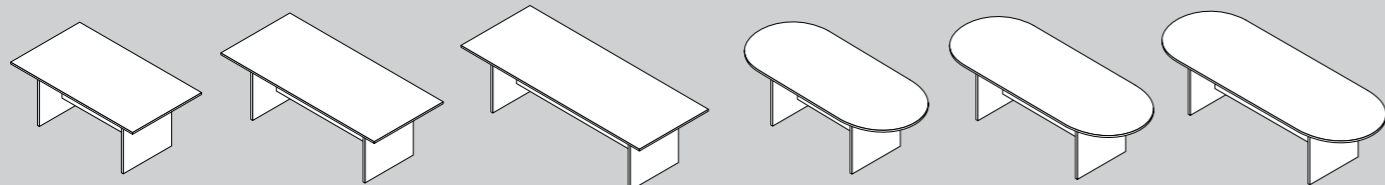

TAVOLI RIUNIONE / MEETING TABLES

48TR20 200X110x72 h	48TR25 250X110x72 h	48TR30 300X110x72 h	48TR20R 200X110x72 h	48TR25R 250X110x72 h	48TR30R 300X110x72 h