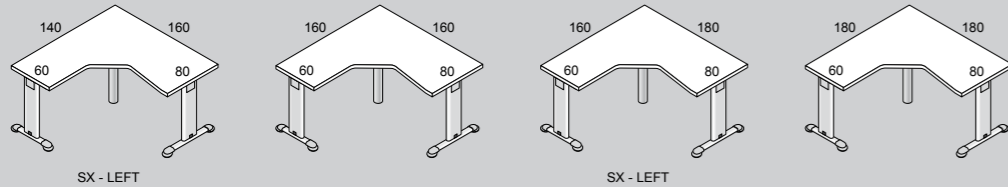

SCRIVANIE ERGONOMICHE GAMBA METALLICA / METAL LEGS ERGONOMIC DESKS

48W1416-8TS 140X160x72 h	48W1616-8TS 160X160x72 h	48W1618-8TS 160X180x72 h	48W1818-8TS 180X180x72 h