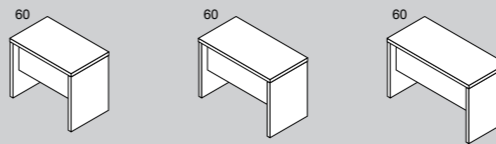

SCRIVANIE PANNELLATA prof 60 / PANELLER DESKS - depth 60

48S0806P 80x60x72 h	48S1006P 100x60x72 h	48S1206P 120x60x72 h